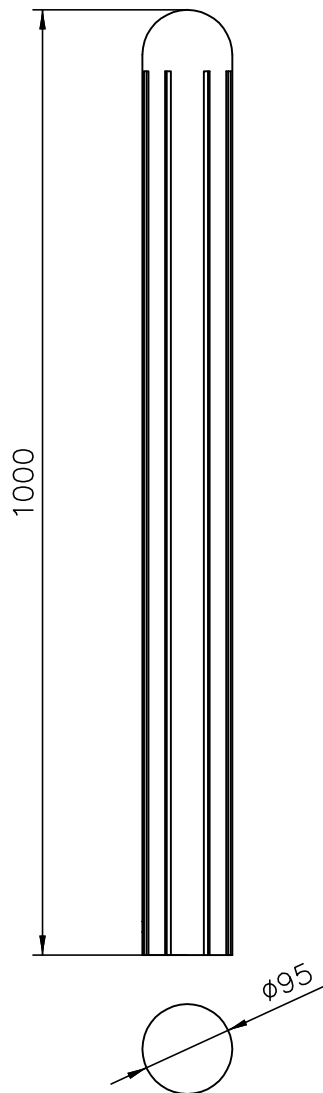

FUNDICIÓ DÚCTIL BENITO
Tel. 93 852 10 00

Norte

DESIGNER: FDB R+D DEPARTMENT 2001

MANUFACTURER: ? Fundicio Ductil Benito

DIMENSIONS_{mm}

SCALE: 1/8

H302A

REFERENCE

MATERIAL: Made of iron
The base and its rea ribs with
concrete can be built in the ground.

INSTALLATION:

FINISH: Antirusting black colour painted.